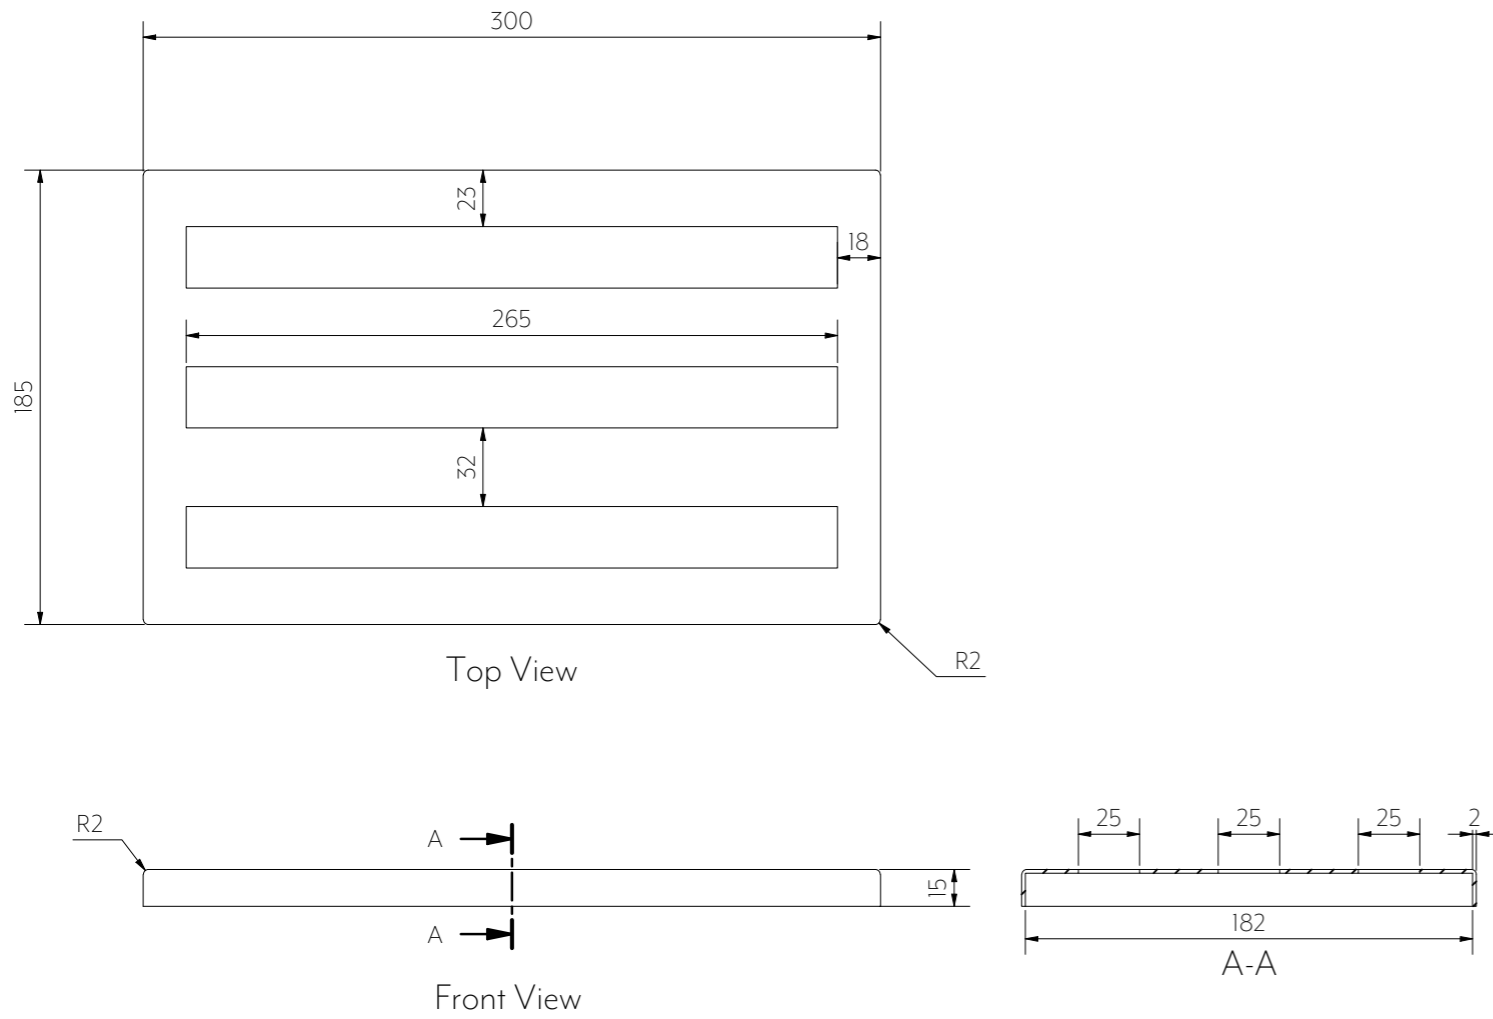

3 PIECE CHOPPING BOARD SET

ENTERTAINER SERIES

CHOPPING BOARD HOLDER

Note: Dimensions are nominal measurements only

SPECIFICATIONS

RECOMMENDED USE

Domestic/Commercial

MATERIAL

304 Stainless Steel

INSTALLATION

This product designed for use with ABI Entertainer Series Ice Trough

Disclaimer: Products in this manual must by law be installed by licensed and registered tradespeople in accordance with the relevant standards. ABI and the manufacturer/distributor reserve the right to vary specifications or delete models from their range without prior notification. Dimensions are nominal measurements only. The information listed is correct at the time of publication, however ABI and the manufacturer/distributor takes no responsibility for printing errors. Copyright © ABI Interiors 2021

3 PIECE CHOPPING BOARD SET

ENTERTAINER SERIES

CHOPPING BOARD

Note: Dimensions are nominal measurements only

SPECIFICATIONS

RECOMMENDED USE

Domestic/Commercial

MATERIAL

Bamboo

INSTALLATION

This product designed for use with ABI Entertainer Series Ice Trough

Disclaimer: Products in this manual must by law be installed by licensed and registered tradespeople in accordance with the relevant standards. ABI and the manufacturer/distributor reserve the right to vary specifications or delete models from their range without prior notification. Dimensions are nominal measurements only. The information listed is correct at the time of publication, however ABI and the manufacturer/distributor takes no responsibility for printing errors. Copyright © ABI Interiors 2021