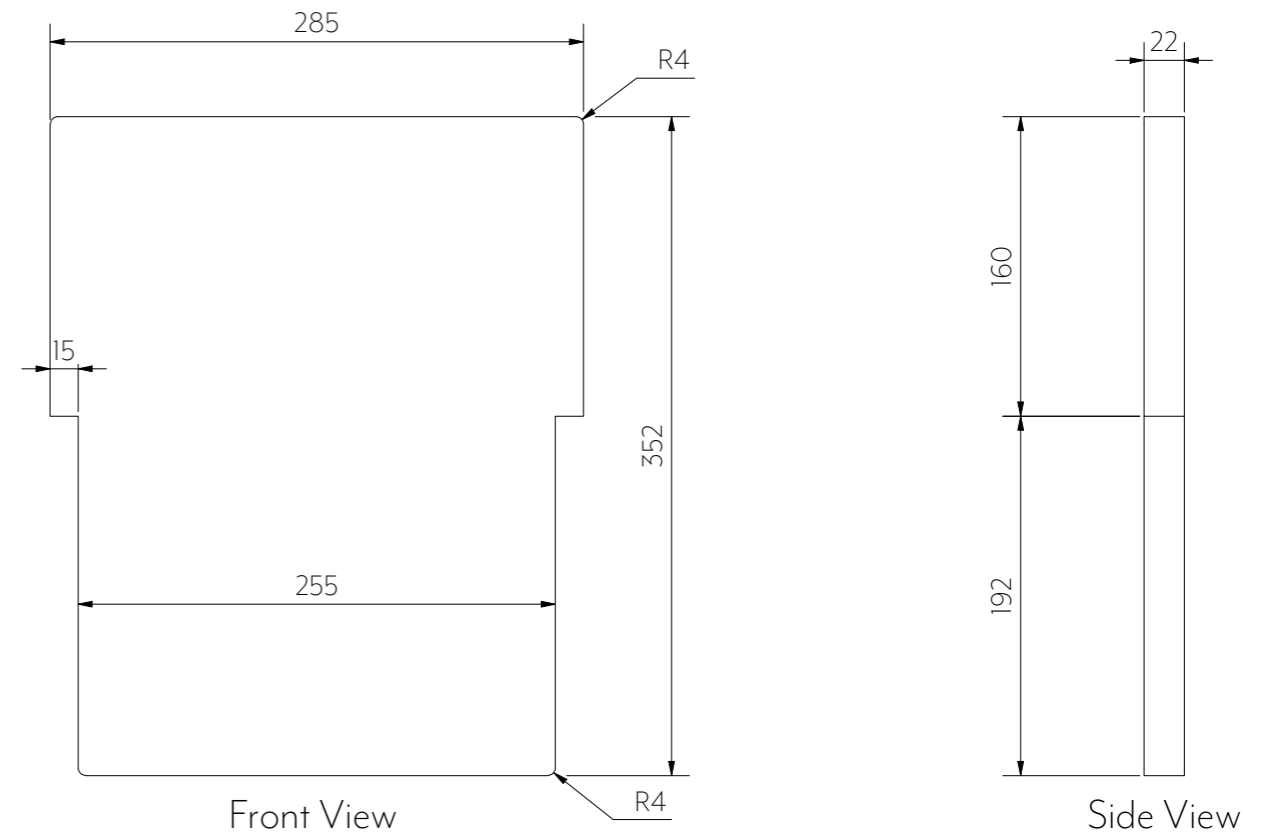

3 PIECE CHOPPING BOARD SET

ENTERTAINER SERIES

CHOPPING BOARD HOLDER

Note: Dimensions are nominal measurements only

SPECIFICATIONS

RECOMMENDED USE

Domestic/Commercial

MATERIAL

304 Stainless Steel

INSTALLATION

This product designed for use with ABI Entertainer Series Ice Trough

Disclaimer: Products in this manual must by law be installed by licensed and registered tradespeople in accordance with the relevant standards. ABI and the manufacturer/distributor reserve the right to vary specifications or delete models from their range without prior notification. Dimensions are nominal measurements only. The information listed is correct at the time of publication, however ABI and the manufacturer/distributor takes no responsibility for printing errors. Copyright © ABI Interiors 2021

3 PIECE CHOPPING BOARD SET

ENTERTAINER SERIES

CHOPPING BOARD

Note: Dimensions are nominal measurements only

SPECIFICATIONS

RECOMMENDED USE

Domestic/Commercial

MATERIAL

Bamboo

INSTALLATION

This product designed for use with ABI Entertainer Series Ice Trough

Disclaimer: Products in this manual must by law be installed by licensed and registered tradespeople in accordance with the relevant standards. ABI and the manufacturer/distributor reserve the right to vary specifications or delete models from their range without prior notification. Dimensions are nominal measurements only. The information listed is correct at the time of publication, however ABI and the manufacturer/distributor takes no responsibility for printing errors. Copyright © ABI Interiors 2021