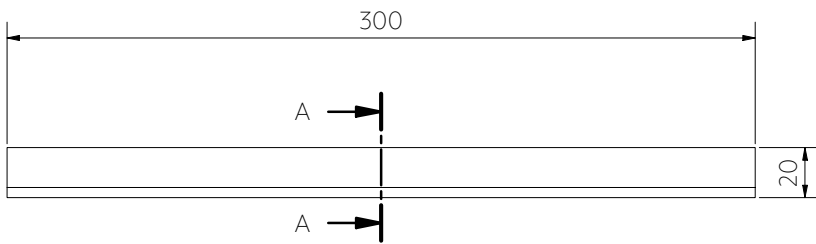

Top View

Front View

A-A (1:2)

Note: Dimensions are nominal measurements only

SPECIFICATIONS

RECOMMENDED USE

Domestic/Commercial

MATERIAL

Bamboo

INSTALLATION

This product designed for use with ABI Entertainer Series Ice Trough