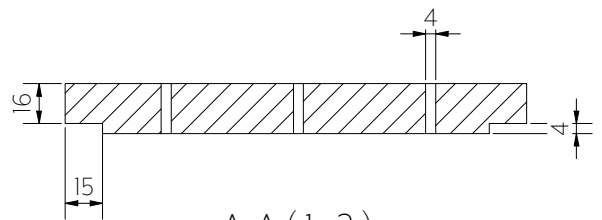

Top View

Front View

A-A (1:2)

Note: Dimensions are nominal measurements only

SPECIFICATIONS

RECOMMENDED USE

Domestic/Commercial

MATERIAL

Bamboo

INSTALLATION

This product designed for use with ABI Entertainer Series Ice Trough