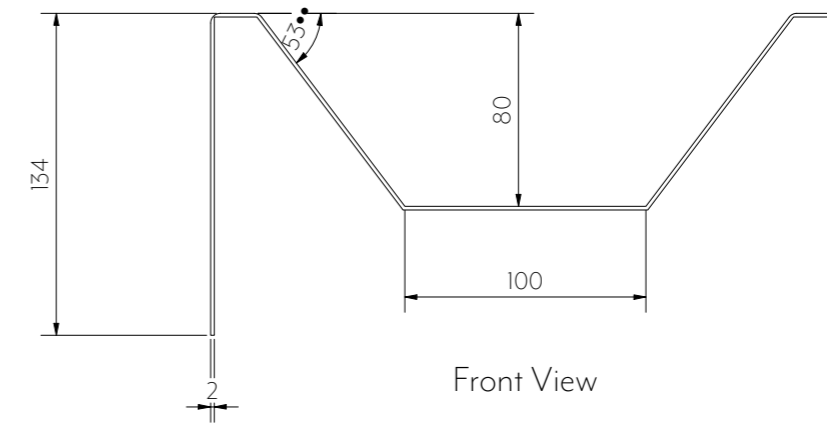

### INSTALLATION

This product designed for use with ABI Entertainer Series Ice Trough

Disclaimer: Products in this manual must by law be installed by licensed and registered tradespeople in accordance with the relevant standards. ABI and the manufacturer/distributor reserve the right to vary specifications or delete models from their range without prior notification. Dimensions are nominal measurements only. The information listed is correct at the time of publication, however ABI and the manufacturer/distributor takes no responsibility for printing errors. Copyright © ABI Interiors 2021

# DISH RACK INSERT ENTERTAINER SERIES

**Note:** Dimensions are nominal measurements only