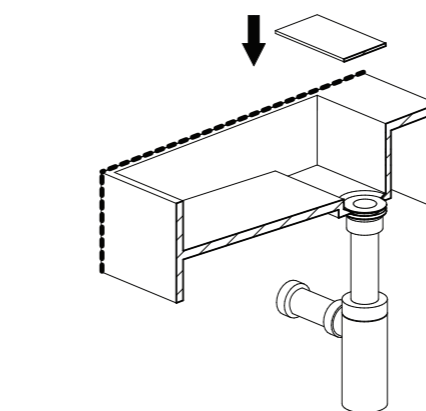

Note: Dimensions are nominal measurements only

SPECIFICATIONS

RECOMMENDED USE	Domestic
MATERIAL	Solid Surface
INSTALLATION	Wall Mount
OVERFLOW	No
CAPACITY	6L
RIM THICKNESS	12.5mm
COMPATIBLE WITH	Wall or Bench Mount Spout/Mixer Hole for bench mount to be drilled on site. Note: Water tap hoses are not able to be concealed under basin.

- 1 Check the desired height of basin from floor.
- 2 Fit waste and trap to basin.
- 3 Hold basin against wall aligning outlet of trap with waste pipe. Extend telescopic trap up or down to find desired height & cut waste to suit trap.
- 4 If correct height and position is suitable, level the top of the basin & mark out desired position. Drill 15mm holes through the back of basin with a wood drill bit at maximum 450mm centres. Fix basin into structural support in wall.
- 5 Secure plumbing to basin and wall outlet. Test by running water through the waste. Place the cover plate over drain. Silicone top and sides of basin if necessary.