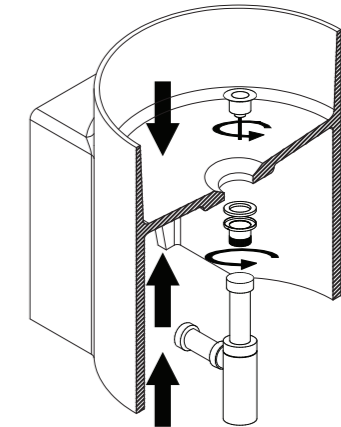

## SPECIFICATIONS

<b>RECOMMENDED USE</b>	Domestic
<b>MATERIAL</b>	Solid Surface
<b>INSTALLATION</b>	Wall Mount
<b>OVERFLOW</b>	No
<b>CAPACITY</b>	8L
<b>RIM THICKNESS</b>	6mm
<b>COMPATIBLE WITH</b>	Wall Mount Spout/Mixer

**1** Check the desired height of basin from floor.

**2** Fit waste and trap to basin.

**3** Hold basin against wall aligning outlet of trap with waste pipe. Extend telescopic trap up or down to find desired height & cut waste to suit trap.