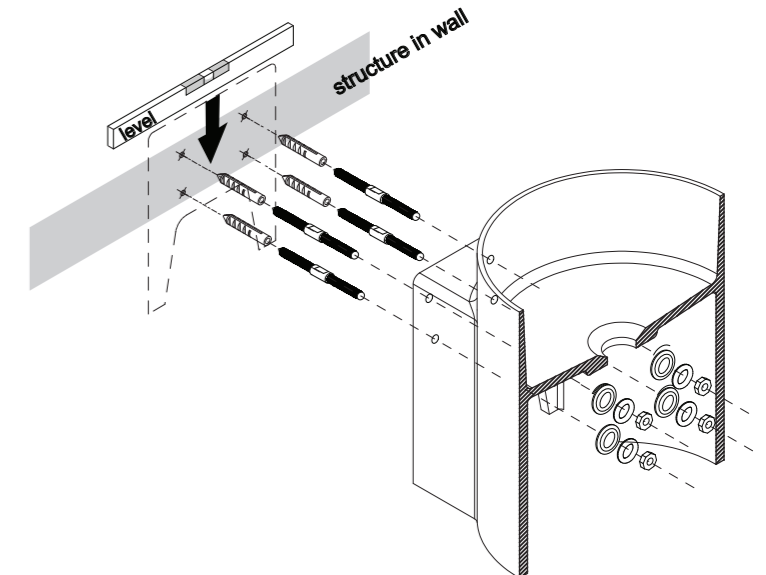

**1** Check the desired height of basin from floor.

**2** Fit waste and trap to basin.

**3** Hold basin against wall aligning outlet of trap with waste pipe. Extend telescopic trap up or down to find desired height & cut waste to suit trap.

**4** If correct height and position is suitable, level the top of the basin & mark out desired position.

Drill holes through the back of basin into structure within wall with a wood drill bit in a rectangle 10mm across and 60 mm high. Fix basin into structural support in wall.

**5** Secure plumbing to basin and wall outlet. Test by running water through the waste. Place the cover plate over drain.

Silicon top and sides of basin if necessary.

Regularly clean with mild liquid detergent or soap and water