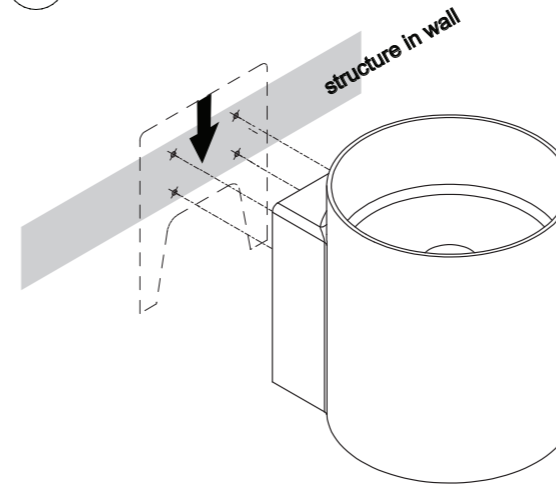

Note: Dimensions are nominal measurements only

SPECIFICATIONS

RECOMMENDED USE	Domestic
MATERIAL	Solid Surface
INSTALLATION	Wall Mount
OVERFLOW	No
CAPACITY	8L
RIM THICKNESS	6mm
COMPATIBLE WITH	Wall Mount Spout/Mixer

Disclaimer: Products in this manual must be installed by licensed and registered tradespeople in accordance with the relevant standards. ABI and the manufacturer/distributor reserve the right to vary specifications or delete models from their range without prior notification. Dimensions are nominal measurements only. The information listed is correct at the time of publication, however ABI and the manufacturer/distributor takes no responsibility for printing errors. Copyright © ABI Interiors 2021

INSTALLATION GUIDE

Note: This product must be installed by a licensed plumber. This is a general installation guide - there are many factors that are involved that can alter the installation method. This product install must comply with AS/NZS 3500.

1 Check the desired height of basin from floor.

2 Fit waste and trap to basin.

3 Hold basin against wall aligning outlet of trap with waste pipe. Extend telescopic trap up or down to find desired height & cut waste to suit trap.

4 If correct height and position is suitable, level the top of the basin & mark out desired position.

Drill holes through the back of basin into structure within wall with a wood drill bit in a rectangle 10mm across and 60 mm high. Fix basin into structural support in wall.

5 Secure plumbing to basin and wall outlet. Test by running water through the waste. Place the cover plate over drain.

Silicon top and sides of basin if necessary.

Regularly clean with mild liquid detergent or soap and water

DO NOT use cream cleaners or bleach. These substances are abrasive