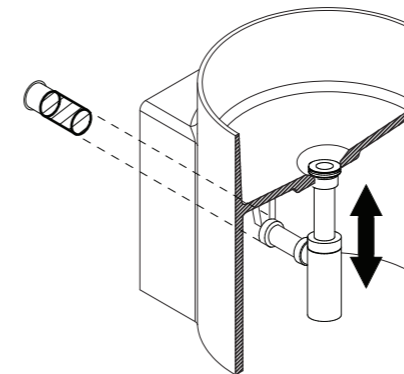

## SPECIFICATIONS

<b>RECOMMENDED USE</b>	Domestic
<b>MATERIAL</b>	Solid Surface
<b>INSTALLATION</b>	Wall Mount
<b>OVERFLOW</b>	No
<b>CAPACITY</b>	8L
<b>RIM THICKNESS</b>	6mm
<b>COMPATIBLE WITH</b>	Wall Mount Spout/Mixer

## INSTALLATION GUIDE

Note: This product must be installed by a licensed plumber. This is a general installation guide - there are many factors that are involved that can alter the installation method. This product install must comply with AS/NZS 3500.

**1** Check the desired height of basin from floor.

**2** Fit waste and trap to basin.

**3** Hold basin against wall aligning outlet of trap with waste pipe. Extend telescopic trap up or down to find desired height & cut waste to suit trap.

**4** If correct height and position is suitable, level the top of the basin & mark out desired position.

Drill holes through the back of basin into structure within wall with a wood drill bit in a rectangle 10mm across and 60 mm high. Fix basin into structural support in wall.