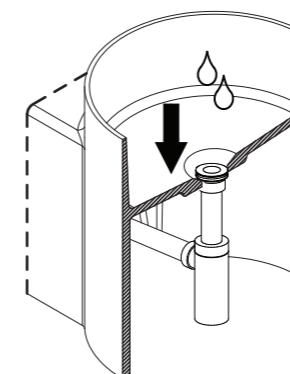

5 Secure plumbing to basin and wall outlet. Test by running water through the waste. Place the cover plate over drain.

Silicon top and sides of basin if necessary.