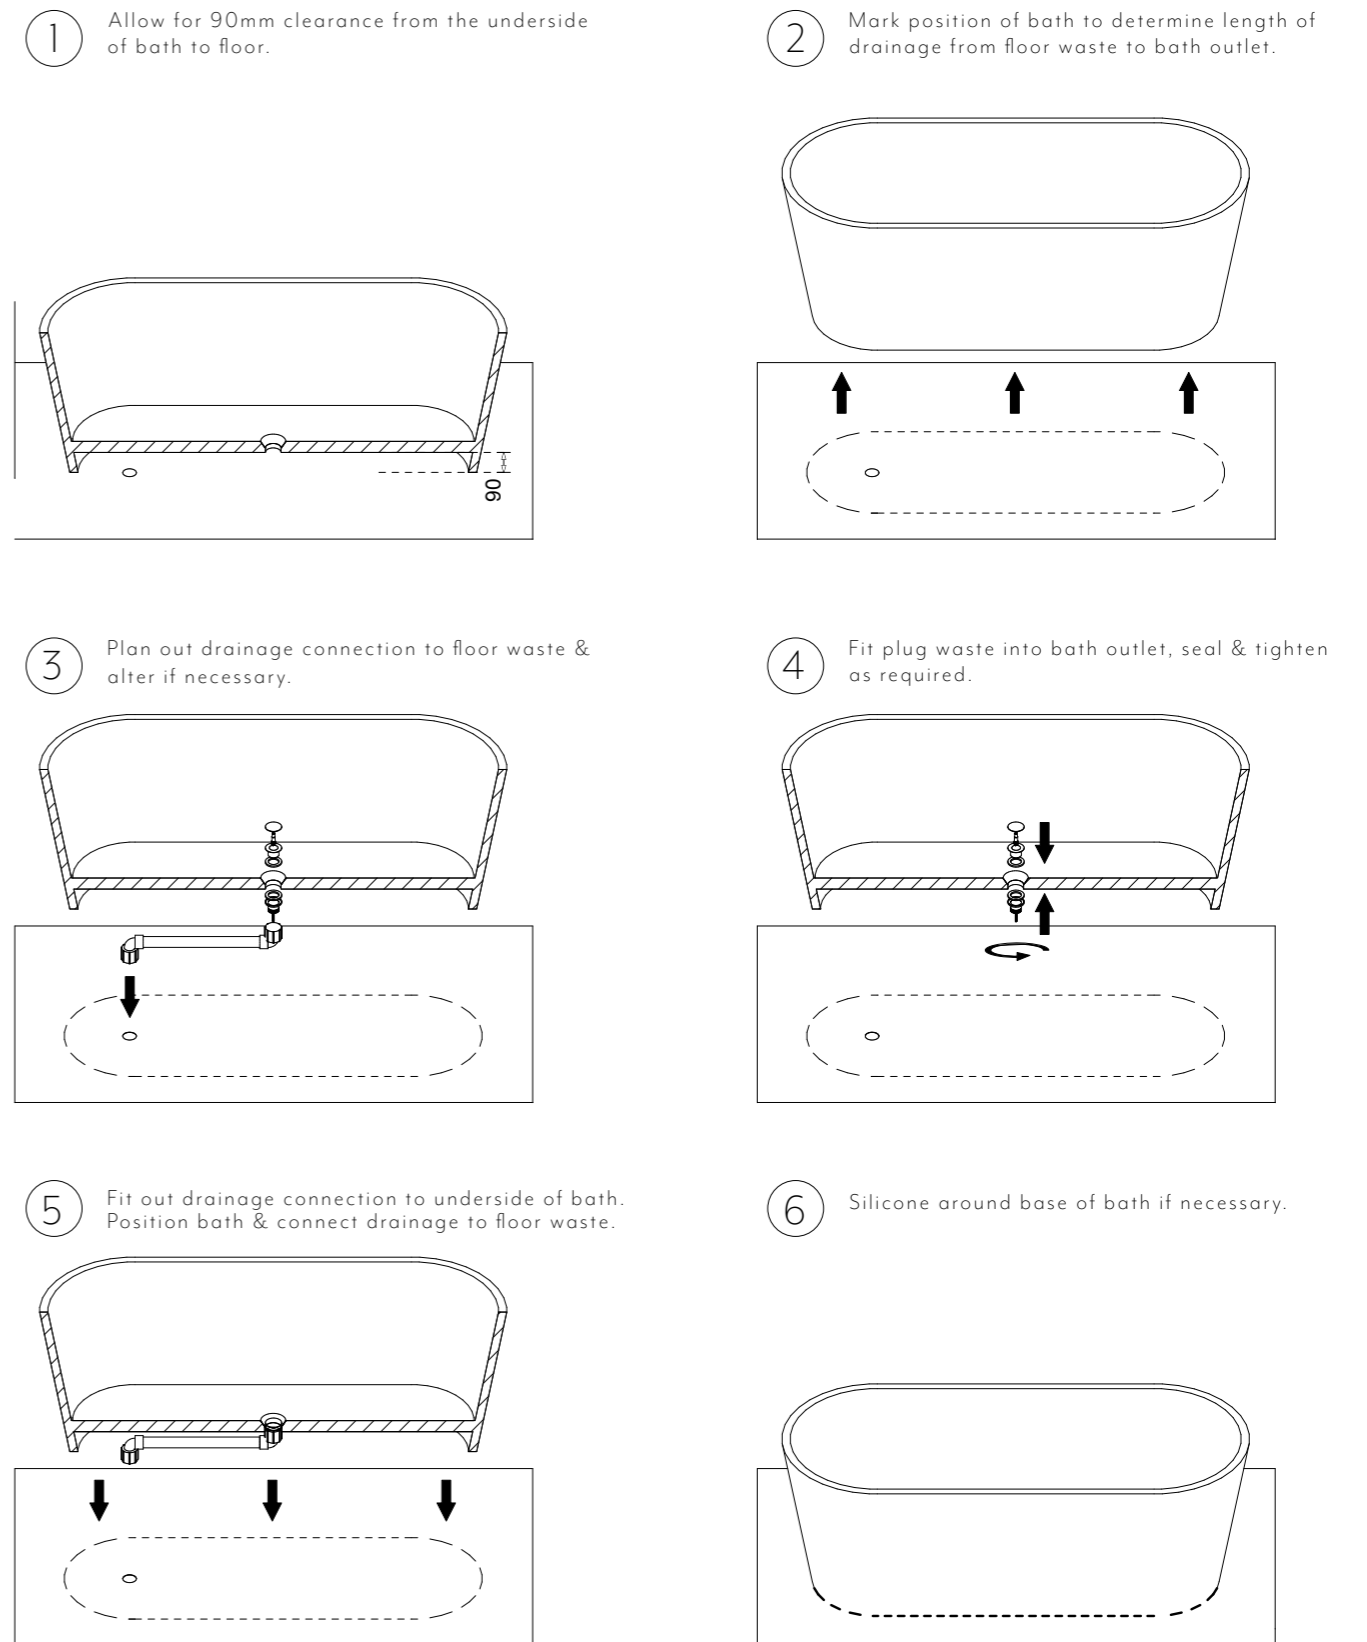

Regularly clean with mild liquid detergent or soap and water

DO NOT use cream cleaners or bleach. These substances are abrasive

DO NOT use cleaning pads with abrasive surfaces as this may scratch the material