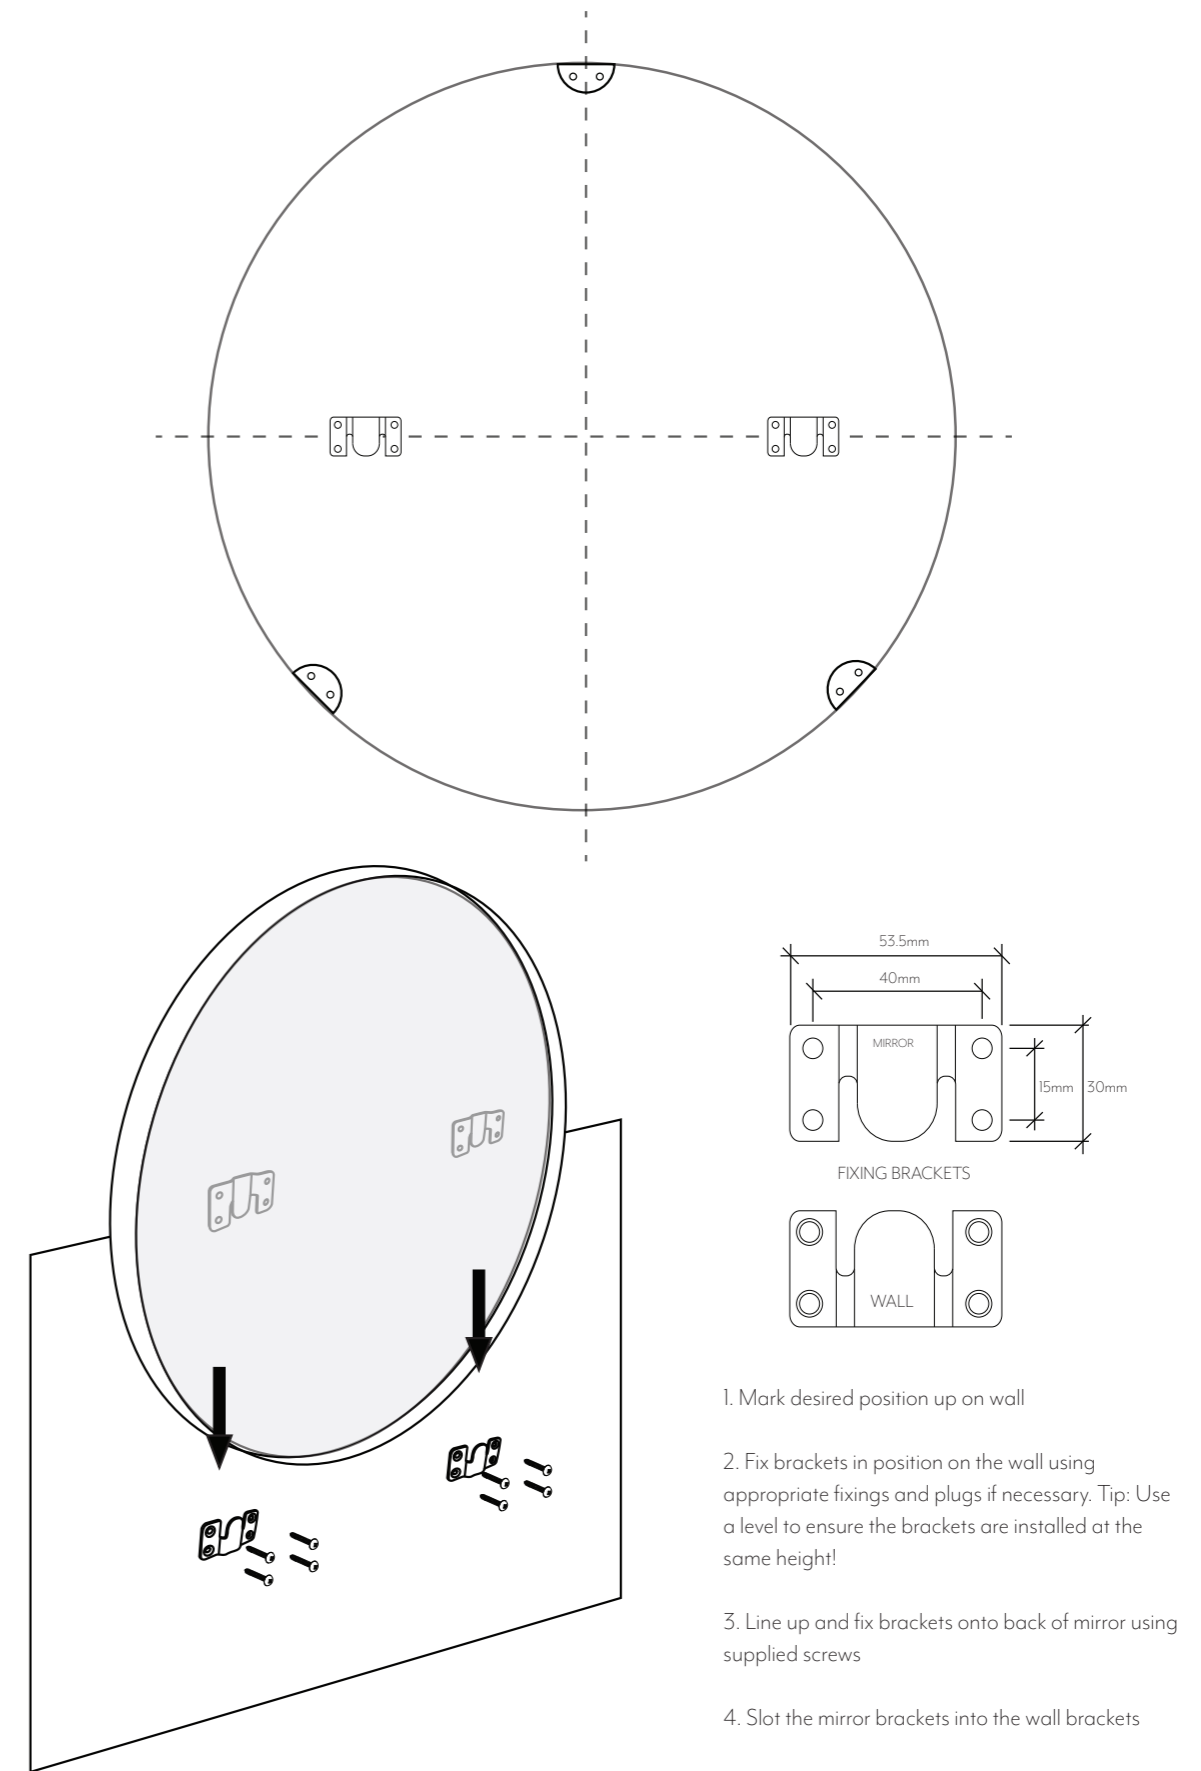

INSTALLATION GUIDE

This product must be installed by a licensed tradesperson.

This is a general installation guide - there are many factors that are involved that can alter the installation method. This product install must comply with the standards in your respective country and must be adhered to by your licensed tradesperson.