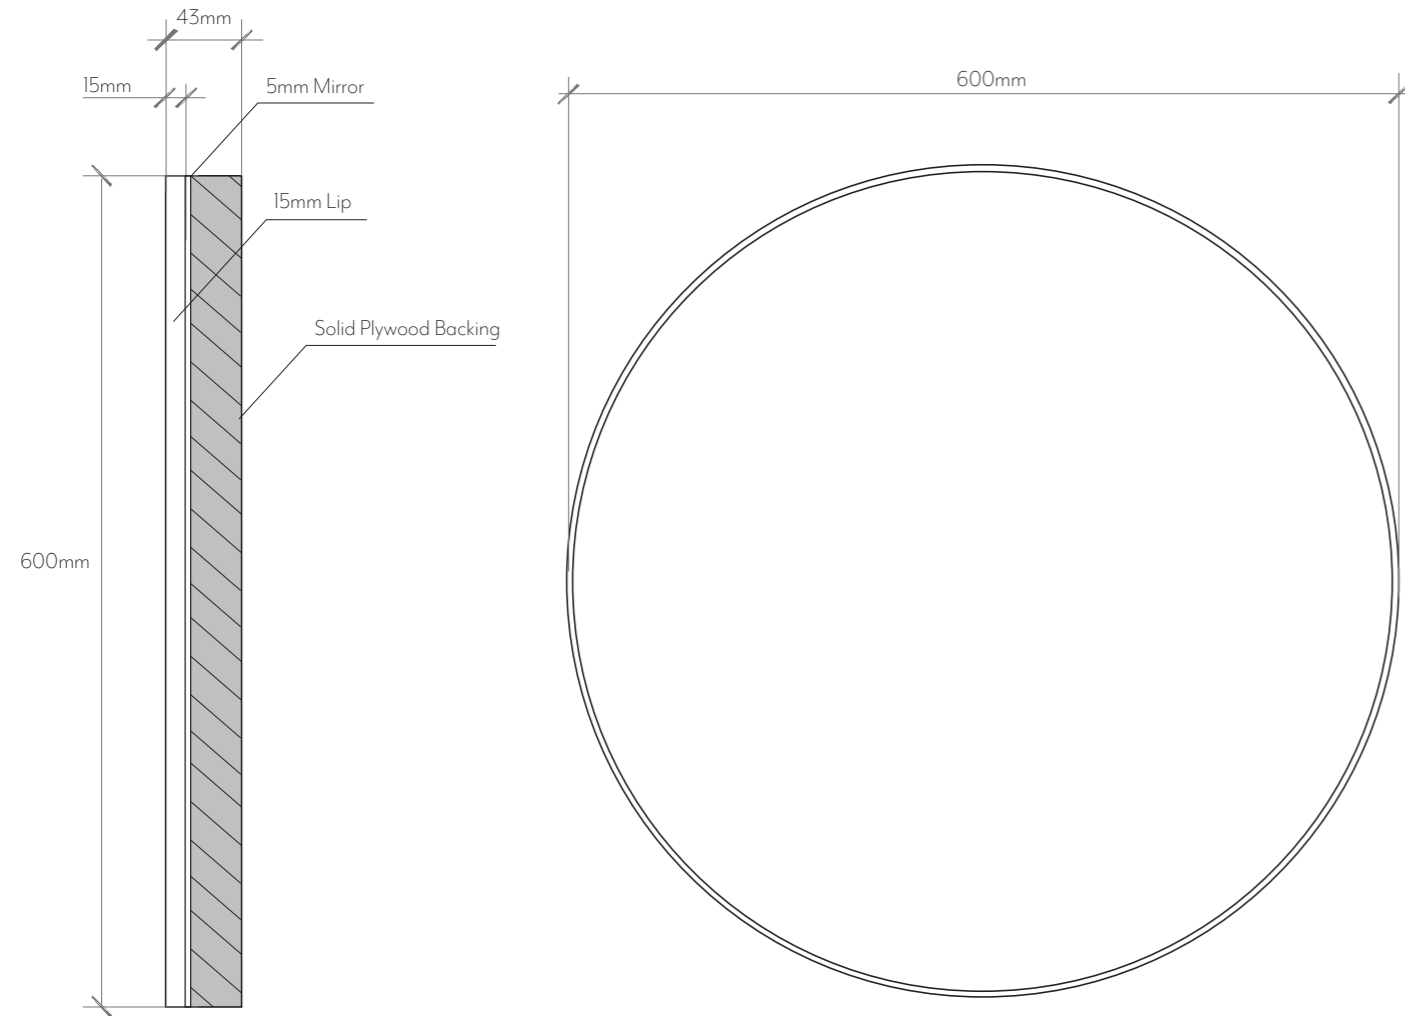

LEXI MIRROR 600MM

Note: Dimensions are nominal measurements only

SPECIFICATIONS

RECOMMENDED USE

Domestic

MATERIAL

Stainless Steel / Plywood

MOUNTING HARDWARE INCLUDED

2 x Wall Brackets
8 x Phillips Head Screw

Disclaimer: Products in this manual must by law be installed by licensed and registered tradespeople in accordance with the relevant standards. ABI and the manufacturer/distributor reserve the right to vary specifications or delete models from their range without prior notification. Dimensions are nominal measurements only. The information listed is correct at the time of publication, however ABI and the manufacturer/distributor takes no responsibility for printing errors. Copyright © ABI Interiors 2021.