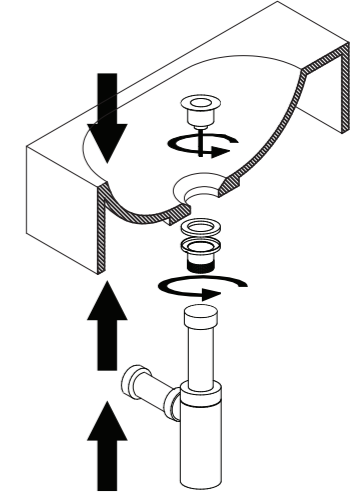

#### COMPATIBLE WITH

Wall Mount Spout/Mixer

Disclaimer: Products in this manual must be installed by licensed and registered tradespeople in accordance with the relevant standards. ABI and the manufacturer/distributor reserve the right to vary specifications or delete models from their range without prior notification. Dimensions are nominal measurements only. The information listed is correct at the time of publication, however ABI and the manufacturer/distributor takes no responsibility for printing errors. Copyright © ABI Interiors 2021

1 Check the desired height of basin from floor.

2 Fit waste and trap to basin.

3 Hold basin against wall aligning outlet of trap with waste pipe. Extend telescopic trap up or down to find desired height & cut waste to suit trap.

4 If correct height and position is suitable, level the top of the basin & mark out desired position.

Drill holes through the back of basin into structure within wall with a wood drill.

Fix basin into structural support in wall.