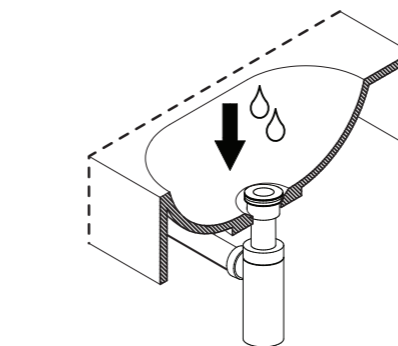

5 Secure plumbing to basin and wall outlet. Test by running water through the waste. Place the cover plate over drain.