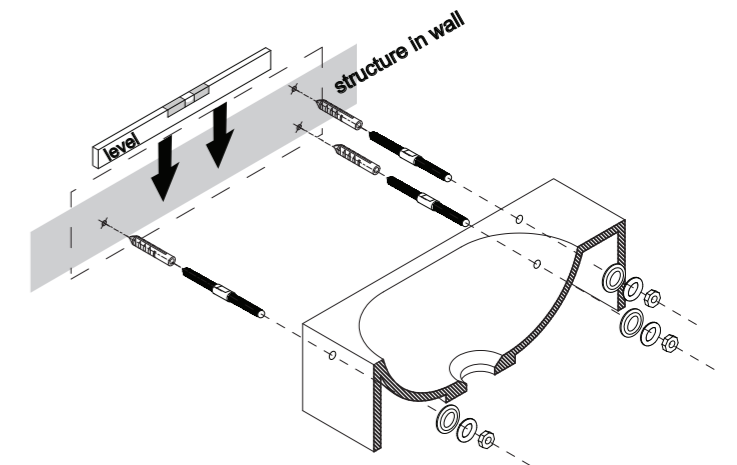

#### COMPATIBLE WITH

Wall Mount Spout/Mixer

Disclaimer: Products in this manual must be installed by licensed and registered tradespeople in accordance with the relevant standards. ABI and the manufacturer/distributor reserve the right to vary specifications or delete models from their range without prior notification. Dimensions are nominal measurements only. The information listed is correct at the time of publication, however ABI and the manufacturer/distributor takes no responsibility for printing errors. Copyright © ABI Interiors 2021

1 Check the desired height of basin from floor.

2 Fit waste and trap to basin.

3 Hold basin against wall aligning outlet of trap with waste pipe. Extend telescopic trap up or down to find desired height & cut waste to suit trap.

4 If correct height and position is suitable, level the top of the basin & mark out desired position.

Drill holes through the back of basin into structure within wall with a wood drill.

Fix basin into structural support in wall.