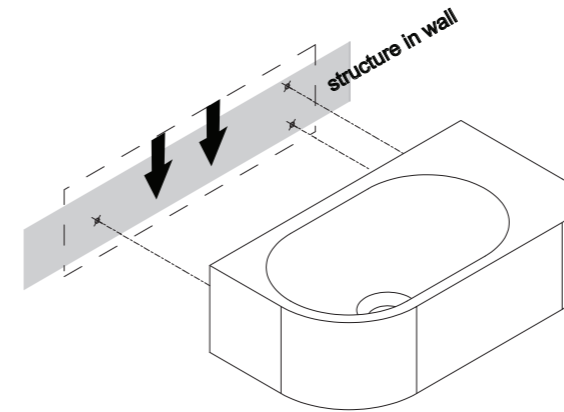

COMPATIBLE WITH

Wall Mount Spout/Mixer

Disclaimer: Products in this manual must be installed by licensed and registered tradespeople in accordance with the relevant standards. ABI and the manufacturer/distributor reserve the right to vary specifications or delete models from their range without prior notification. Dimensions are nominal measurements only. The information listed is correct at the time of publication, however ABI and the manufacturer/distributor takes no responsibility for printing errors. Copyright © ABI Interiors 2021

1 Check the desired height of basin from floor.