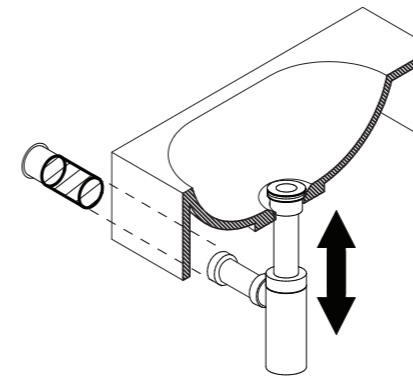

#### COMPATIBLE WITH

Wall Mount Spout/Mixer

Disclaimer: Products in this manual must be installed by licensed and registered tradespeople in accordance with the relevant standards. ABI and the manufacturer/distributor reserve the right to vary specifications or delete models from their range without prior notification. Dimensions are nominal measurements only. The information listed is correct at the time of publication, however ABI and the manufacturer/distributor takes no responsibility for printing errors. Copyright © ABI Interiors 2021

1 Check the desired height of basin from floor.

2 Fit waste and trap to basin.

3 Hold basin against wall aligning outlet of trap with waste pipe. Extend telescopic trap up or down to find desired height & cut waste to suit trap.

4 If correct height and position is suitable, level the top of the basin & mark out desired position.

Drill holes through the back of basin into structure within wall with a wood drill.

Fix basin into structural support in wall.