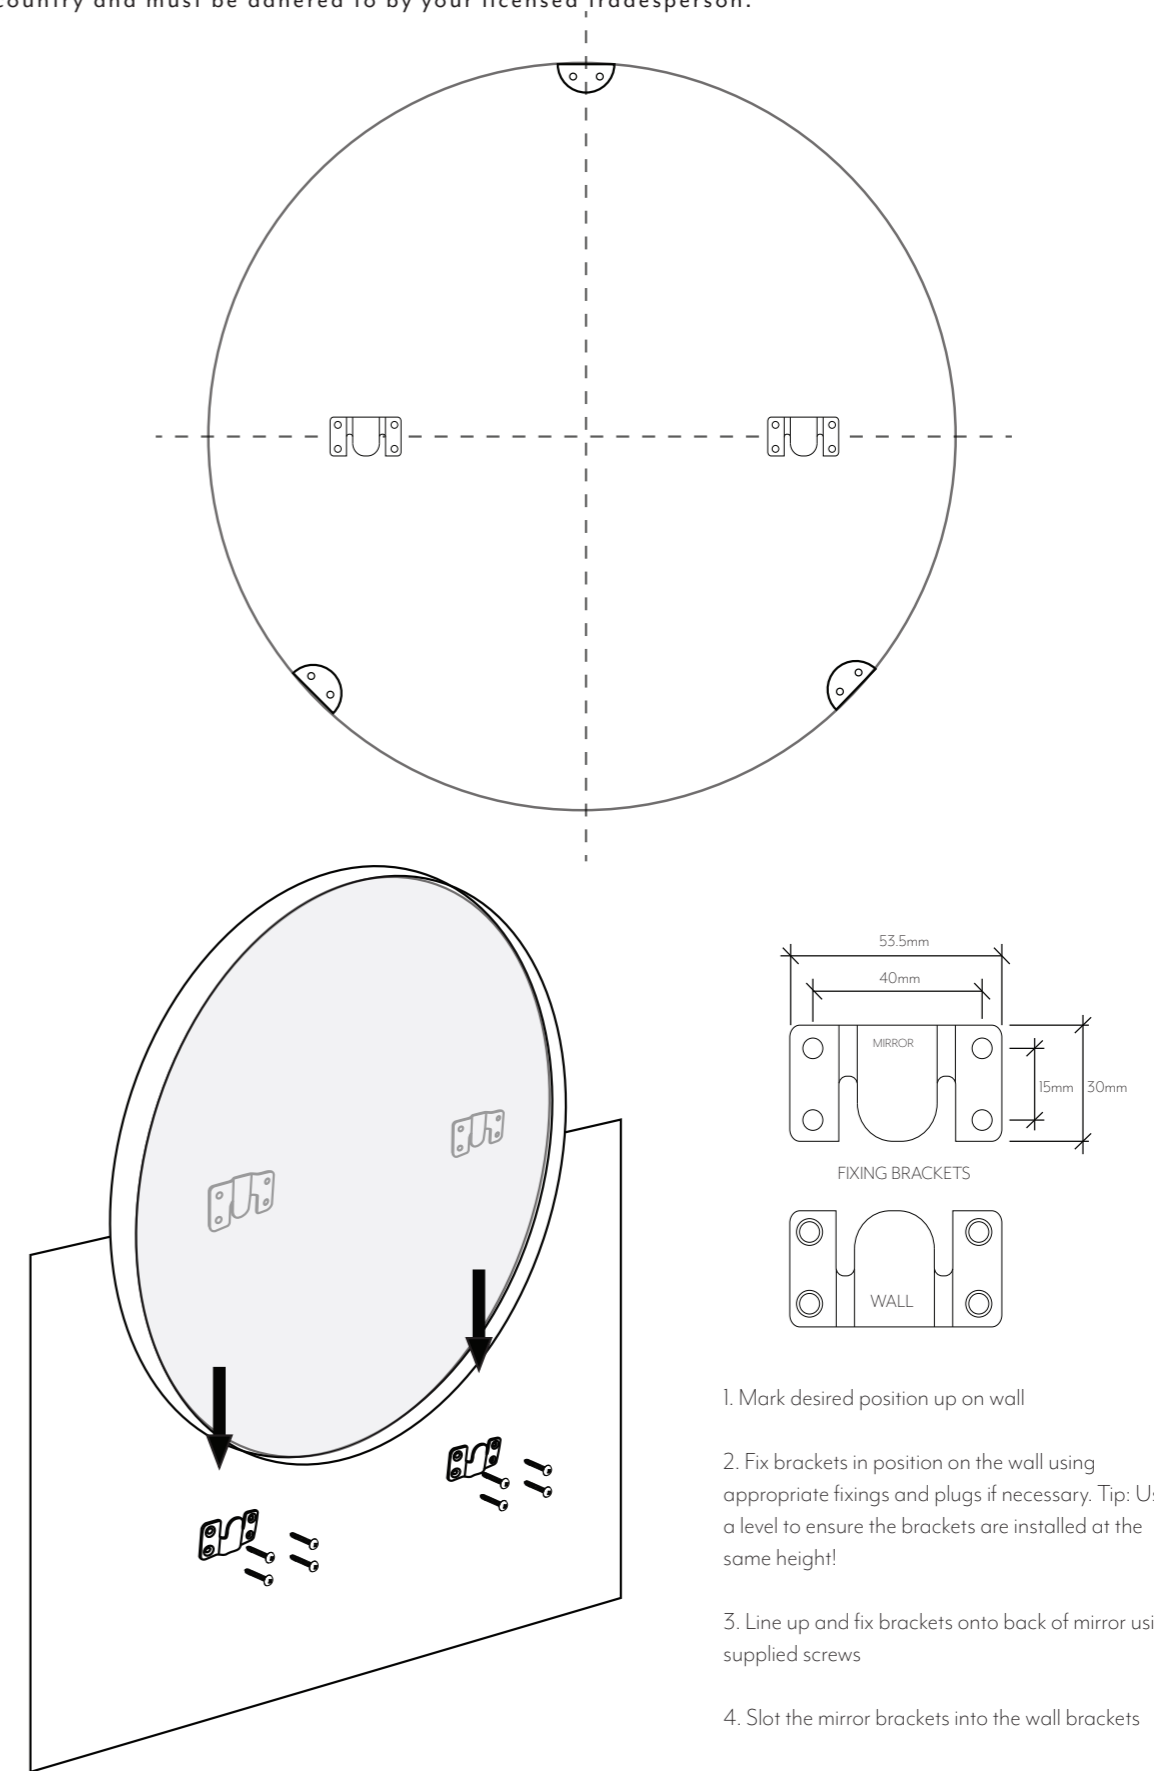

INSTALLATION GUIDE

Note: This product must be installed by a licensed tradesperson.

This is a general installation guide - there are many factors that are involved that can alter the installation method.

This product install must comply with the standards in your respective country and must be adhered to by your licensed tradesperson.