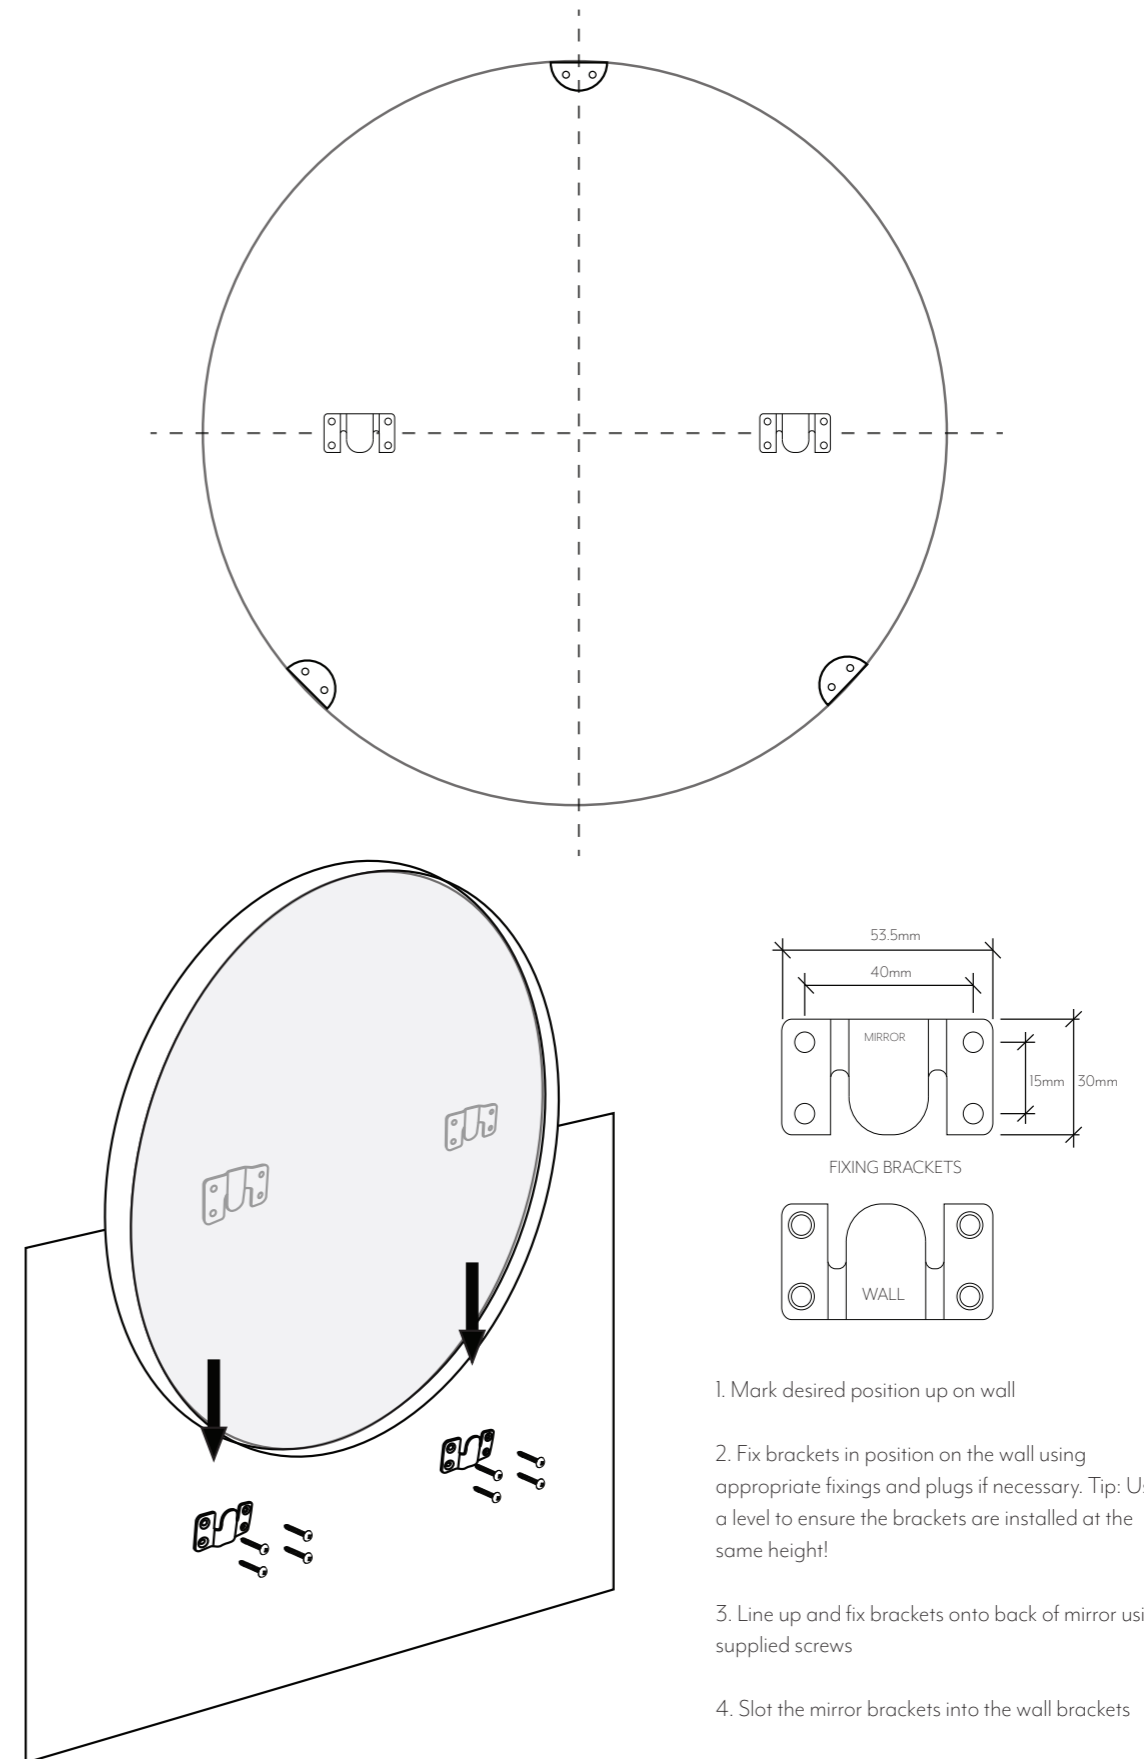

INSTALLATION GUIDE

Note: This product must be installed by a licensed tradesperson.

This is a general installation guide - there are many factors that are involved that can alter the installation method.

This product install must comply with the standards in your respective country and must be adhered to by your licensed tradesperson.